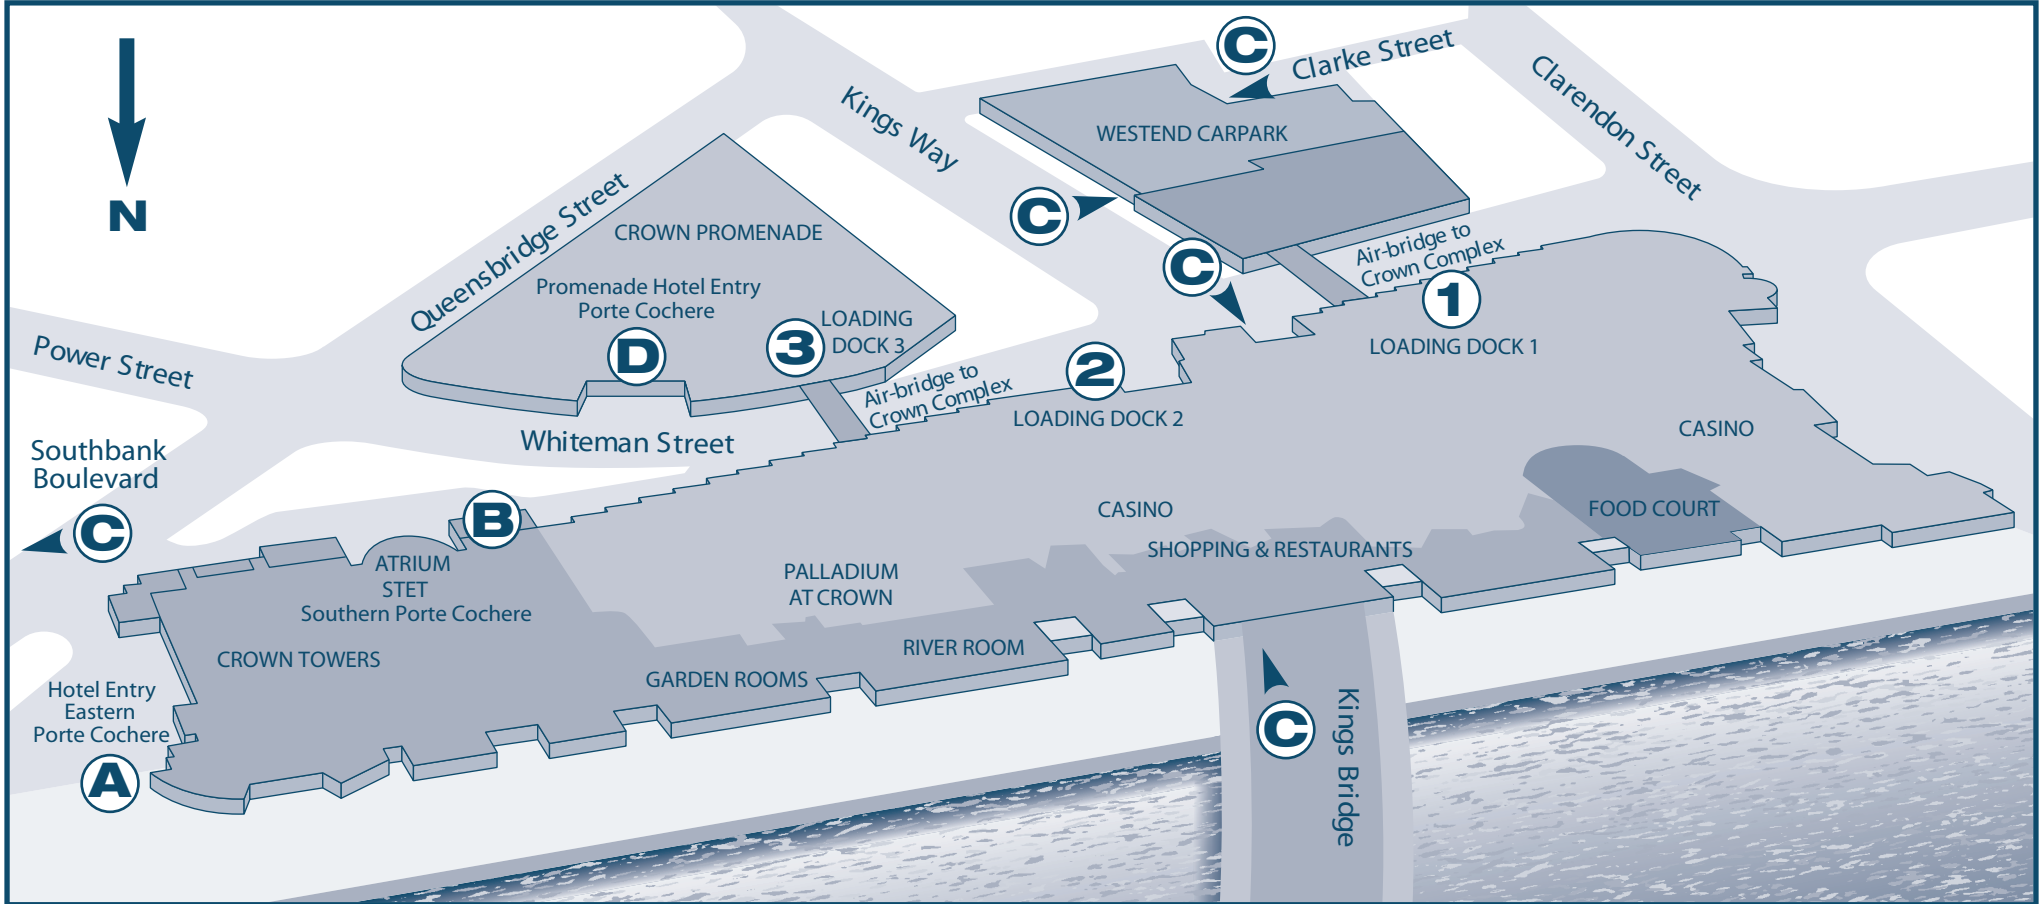

A WORLD OF ENTERTAINMENT

MELWAY REF: 2F D8

PARKING

DELIVERY INFORMATION

Loading Dock

Crown Towers

Crown Towers guests – Please arrive at the hotel entrance (Eastern Porte Cochere) via Whiteman or Queensbridge Streets. Valet parking available, charges apply per 24 hours.

Main Crown Complex

Guests attending an event or conference at Crown – Please arrive at the main complex entrance (Southern Porte Cochere) via Whiteman off Queensbridge St. Valet parking available, charges apply per 24 hours.

Crown Promenade Hotel

Crown Promenade Hotel guests or guests attending a conference – please arrive at the main entrance (Promenade Porte Cochere) via Whiteman St. off Queensbridge St. Valet parking available, charges apply per 24 hours.

- [Getting to Crown](#) Crown has two car parks with over 5,000 spaces:
- [Parking](#) Click [HERE](#) for a map of Crown Carparks.
- [Location Guide](#)

MULTI-LEVEL CARPARK RATES

	11pm to 6am	6am to 10am	10am to 12noon	12noon to 5pm	5pm to 11pm
MONDAY	\$6.00	\$10.00	\$6.00	\$6.00	\$6.00
TUESDAY	\$6.00	\$10.00	\$6.00	\$6.00	\$6.00
WEDNESDAY	\$6.00	\$10.00	\$6.00	\$6.00	\$6.00
THURSDAY	\$6.00	\$10.00	\$6.00	\$6.00	\$6.00
FRIDAY	\$6.00	\$10.00	\$6.00	\$6.00	\$10.00
SATURDAY	\$6.00	\$6.00	\$6.00	\$6.00	\$10.00
SUNDAY	\$6.00	\$6.00	\$6.00	\$6.00	\$6.00