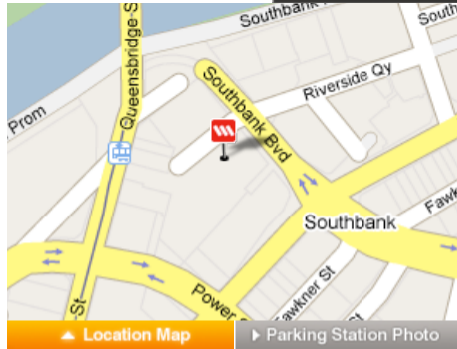

Freshwater Place

Freshwater Place

Phone 03) 9224 0301

Car Park Fees

Hours of Operation

Permanent	24 hours / 7 days
Sunday	9.00am - 10.00pm
Monday	5.30am - 10.00pm
Tuesday	5.30am - 10.00pm
Wednesday	5.30am - 10.00pm
Thursday	5.30am - 10.00pm
Friday	5.30am - 2.00am
Saturday	8.00am - 3.00am

Height Restriction

Motorbikes

Permanent Parking Information

For hassle free monthly parking with a guaranteed space, please call our sales department on (03) 9224 0301

Surrounding Attractions