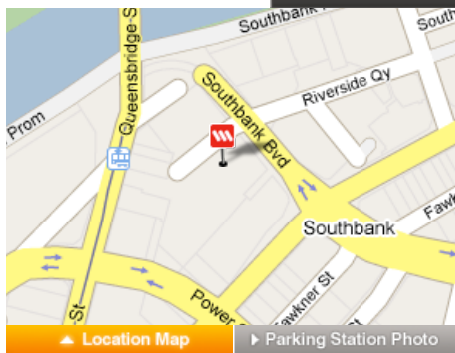

Freshwater Place

Freshwater Place

Phone 03) 9224 0301

Car Park Fees

Hours of Operation

Casual Fees

0.0 - 0.5 hours	$4.00
0.5 - 1.0 hours	$12.00
1.0 - 2.0 hours	$26.00
2.0 - 3.0 hours	$32.00
3.0 + hours	$38.00 Max

Night Fees

$7.00

Entry after 4.00pm and exit before 6.00am the next day

Weekend Fees

$3.00 per hour, $9.00 Max

per exit, per day

Earlybird Fees

$15.00

Entry between 6am - 10am and exit between 3pm and before 6am the next day

Height Restriction

Motorbikes

Permanent Parking Information

For hassle free monthly parking with a guaranteed space, please call our sales department on (03) 9224 0301

Surrounding Attractions